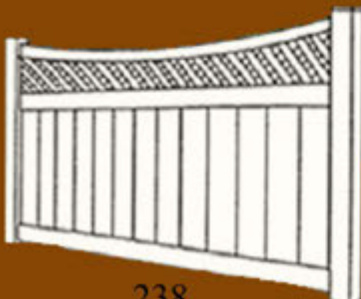

Ever Strong Curved Section & Colors

Mix & Match Choices Any Section, Any. Color.

238

- Sections are available 3' to 8' high and custom size is available.
- You can take any Combination and we at B&H will MFG to your specifications.
- Colors available **White, Beige, Gray.**
- Section includes metal reinforcement channel in the bottom rail.