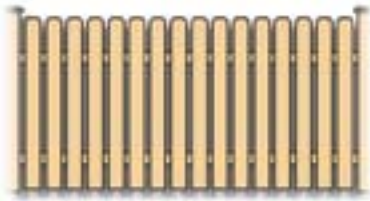

Cedar Privacy Fencing

On this page and the next are many of our most popular cedar fence styles. The standard width for all of our cedar fences is 8'. The heights of most fences is optional. Privacy fences are typically 6' high, while picket fences are commonly 4' to 5' high. Typically, we use 4x4 or 5x5 pressure treated posts.

Flat Top

Concave Scallop

1x6 Board On Board

Concave Lattice

4" Square Lattice

V-Matched 1 x 6
Tongue & Groove

Smooth 4-Sides

Convex Lattice

Cedar Spaced Picket Fencing

French Gothic Straight Picket

French Gothic Concave Picket

Concave Dog Ear or Plain Top

Dog Ear Straight Picket

Traditional Picket

1 x 6 Scallop Top

Sentinel

Sawtooth

Stockade Picket

Classic Picket Styles

Classic Straight Top

Classic Stepped Picket

Classic Concave Picket

Classic Closed Top

Classic Picket With Lower Pickets