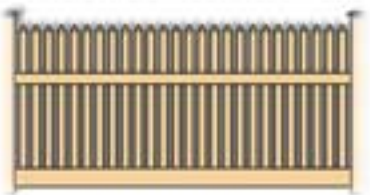

Cedar Privacy Fencing

On this page and the next are many of our most popular cedar fence styles. The standard width for all of our cedar fences is 8'. The heights of most fences is optional. Privacy fences are typically 6' high, while picket fences are commonly 4' to 5' high. Typically, we use 4x4 or 5x5 pressure treated posts.

Flat Top

Concave Scallop

1x6 Board On Board

Concave Lattice

4" Square Lattice

V-Matched 1 x 6
Tongue & Groove

Smooth 4-Sides

Convex Lattice

Cedar Spaced Picket Fencing

French Gothic Straight Picket

French Gothic Concave Picket

Concave Dog Ear or Plain Top

Dog Ear Straight Picket

Traditional Picket

1 x 6 Scallop Top

Sentinel

Sawtooth

Stockade Picket

Classic Picket Styles

Classic Straight Top

Classic Stepped Picket

Classic Concave Picket

Classic Closed Top

Classic Picket With Lower Pickets