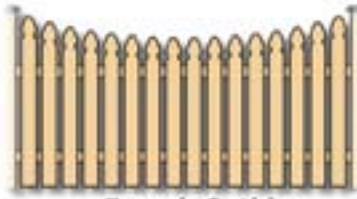

French Gothic Concave Picket