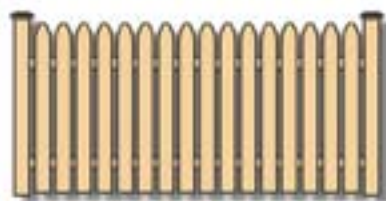

Cedar Privacy Fencing

On this page and the next are many of our most popular cedar fence styles. The standard width for all of our cedar fences is 8'. The heights of most fences is optional. Privacy fences are typically 6' high, while picket fences are commonly 4' to 5' high. Typically, we use 4x4 or 5x5 pressure treated posts.

Flat Top

Concave Scallop

1x6 Board On Board

Concave Lattice

4" Square Lattice

V-Matched 1 x 6
Tongue & Groove

Smooth 4-Sides

Convex Lattice

Cedar Spaced Picket Fencing

French Gothic Straight Picket

French Gothic Concave Picket

Concave Dog Ear or Plain Top

Dog Ear Straight Picket

Traditional Picket

1 x 6 Scallop Top

Sentinel

Sawtooth

Stockade Picket

Classic Picket Styles

Classic Straight Top

Classic Stepped Picket

Classic Concave Picket

Classic Closed Top

Classic Picket With Lower Pickets