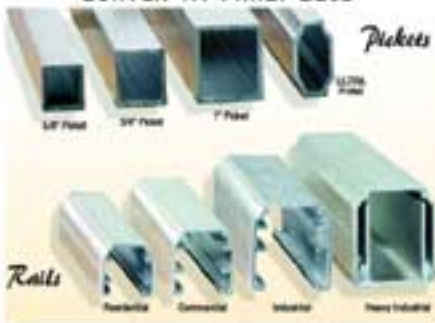

Closed Top 2x2 Picket

Classic Convex Picket

Classic Alternating Picket

Post and Rail

2-Rail

3-Rail

4-Rail

Crossbuck

48" High 3-Channel Pool Code

54" High 3-Channel Style

Spear Top

Spear Top With Lower Spears

UAF-200 w/Tri-finials & Circles

Arched Gate

Arched Gate w/ Tri-Finial Top

Arched Top Double Drive Gate

Convex Tri-Finial Gate

Picket & Rail Profiles

Basic Ornamental Styles
Standard Residential Panels Are 6' Wide
Commercial & Industrial Standard Widths Up To 8'

Chain Link Fence

Tennis Courts

Vinyl Coated

Vinyl Coated