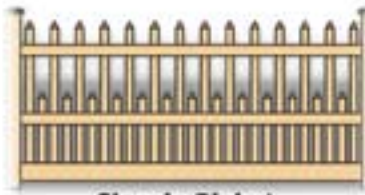

Sawtooth

Stockade Picket

Classic Picket Styles

Classic Straight Top

Classic Stepped Picket

Classic Concave Picket

Classic Closed Top

Classic Picket With Lower Pickets

Winged Classic Panels

Vinyl Privacy Fencing

100
Solid

101SQ
2" Square Lattice-Fine

102
Vertical Top

103
Stepped Open Top

104
Straight Vertical Top

105
Concave Picket Top