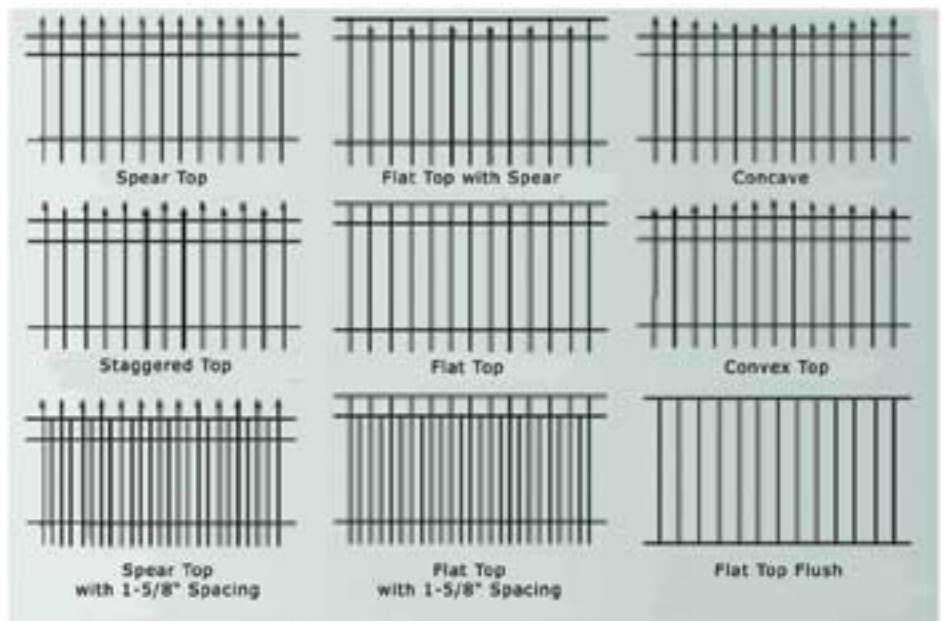

Cedar Privacy Fencing

On this page and the next are many of our most popular cedar fence styles. The standard width for all of our cedar fences is 8'. The heights of most fences is optional. Privacy fences are typically 6' high, while picket fences are commonly 4' to 5' high. Typically, we use 4x4 or 5x5 pressure treated posts.

Closed Top 2x2 Picket

Classic Convex Picket

Classic Alternating Picket

Post and Rail

2-Rail

3-Rail

4-Rail

Crossbuck

48" High 3-Channel Pool Code

54" High 3-Channel Style

Spear Top

Spear Top With Lower Spears

UAF-200 w/Tri-finials & Circles

Arched Gate

Arched Gate w/ Tri-Finial Top

Arched Top Double Drive Gate

Convex Tri-Finial Gate

Picket & Rail Profiles

Basic Ornamental Styles
Standard Residential Panels Are 6' Wide
Commercial & Industrial Standard Widths Up To 8'

Chain Link Fence

Tennis Courts

Vinyl Coated

Vinyl Coated