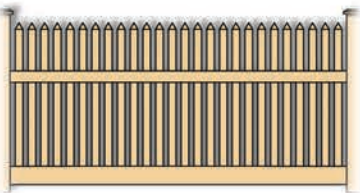

Cedar Privacy Fencing

On this page and the next are many of our most popular cedar fence styles. The standard width for all of our cedar fences is 8'. The heights of most fences is optional. Privacy fences are typically 6' high, while picket fences are commonly 4' to 5' high. Typically, we use 4x4 or 5x5 pressure treated posts.

Flat Top

Concave Scallop

1x6 Board On Board

Concave Lattice

4" Square Lattice

V-Matched 1 x 6
Tongue & Groove

Smooth 4-Sides

Convex Lattice

Cedar Spaced Picket Fencing

French Gothic Straight Picket

French Gothic Concave Picket

Concave Dog Ear or Plain Top

Dog Ear Straight Picket

Traditional Picket

1 x 6 Scallop Top

Sentinel

Sawtooth

Stockade Picket

Classic Picket Styles

Classic Straight Top

Classic Stepped Picket

Classic Concave Picket

Classic Closed Top

Classic Picket With Lower Pickets