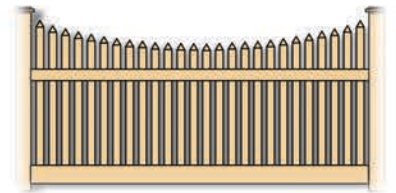

Cedar Privacy Fencing

On this page and the next are many of our most popular cedar fence styles. The standard width for all of our cedar fences is 8'. The heights of most fences is optional. Privacy fences are typically 6' high, while picket fences are commonly 4' to 5' high. Typically, we use 4x4 or 5x5 pressure treated posts.

Sawtooth

Stockade Picket

Classic Picket Styles

Classic Straight Top

Classic Stepped Picket

Classic Concave Picket

Classic Closed Top

Classic Picket With Lower Pickets

103

Stepped Open Top

104

Straight Vertical Top

105

Concave Picket Top

106

Convex Picket Top