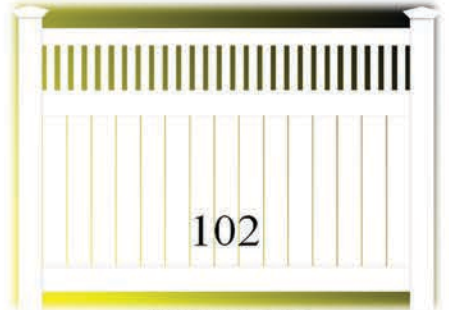

Sawtooth

Stockade Picket

Classic Picket Styles

Classic Straight Top

Classic Stepped Picket

Classic Concave Picket

Classic Closed Top

Classic Picket With Lower Pickets

Winged Classic Panels

Vinyl Privacy Fencing

100

Solid

101SQ

2" Square Lattice-Fine

102

Vertical Top

103

Stepped Open Top

104

Straight Vertical Top

105

Concave Picket Top

106

Convex Picket Top

Solid Curved Top

2" Sq Lattice Traditional

Diagonal Lattice Top

Small Diagonal Lattice Top

Semi Privacy Vertical Top

155

Semi Privacy Style 1

153