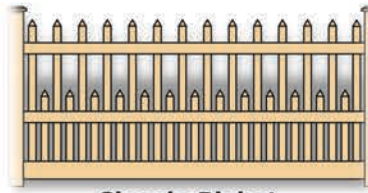

Cedar Privacy Fencing

On this page and the next are many of our most popular cedar fence styles. The standard width for all of our cedar fences is 8'. The heights of most fences is optional. Privacy fences are typically 6' high, while picket fences are commonly 4' to 5' high. Typically, we use 4x4 or 5x5 pressure treated posts.

Flat Top

Concave Scallop

1x6 Board On Board

Concave Lattice

4" Square Lattice

V-Matched 1 x 6
Tongue & Groove

Smooth 4-Sides

Convex Lattice

Sawtooth

Stockade Picket

Classic Picket Styles

Classic Straight Top

Classic Stepped Picket

Classic Concave Picket

Classic Closed Top

Classic Picket With Lower Pickets

103

Stepped Open Top

104

Straight Vertical Top

105

Concave Picket Top

106

Convex Picket Top