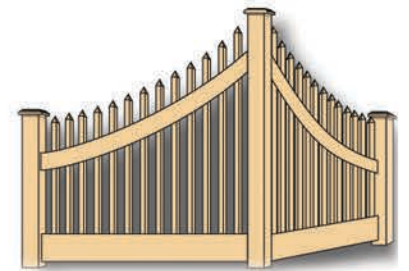

Cedar Privacy Fencing

On this page and the next are many of our most popular cedar fence styles. The standard width for all of our cedar fences is 8'. The heights of most fences is optional. Privacy fences are typically 6' high, while picket fences are commonly 4' to 5' high. Typically, we use 4x4 or 5x5 pressure treated posts.

Sawtooth

Stockade Picket

Classic Picket Styles

Classic Straight Top

Classic Stepped Picket

Classic Concave Picket

Classic Closed Top

Classic Picket With Lower Pickets

103

Stepped Open Top

104

Straight Vertical Top

105

Concave Picket Top

106

Convex Picket Top