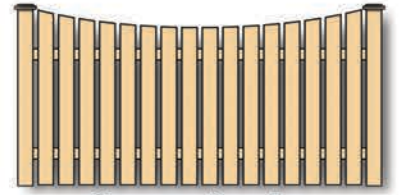

Cedar Privacy Fencing

On this page and the next are many of our most popular cedar fence styles. The standard width for all of our cedar fences is 8'. The heights of most fences is optional. Privacy fences are typically 6' high, while picket fences are commonly 4' to 5' high. Typically, we use 4x4 or 5x5 pressure treated posts.

Flat Top

Concave Scallop

1x6 Board On Board

Concave Lattice

4" Square Lattice

V-Matched 1 x 6
Tongue & Groove

Smooth 4-Sides

Convex Lattice

Cedar Spaced Picket Fencing

French Gothic Straight Picket

French Gothic Concave Picket

Concave Dog Ear or Plain Top

Dog Ear Straight Picket

Traditional Picket

1 x 6 Scallop Top

Sentinel

Sawtooth

Stockade Picket

Classic Picket Styles

Classic Straight Top

Classic Stepped Picket

Classic Concave Picket

Classic Closed Top

Classic Picket With Lower Pickets