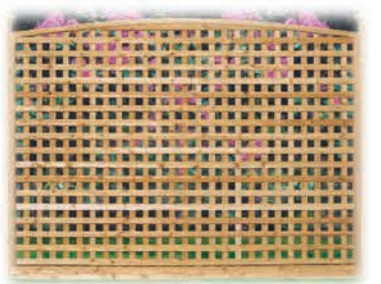

Cedar Privacy Fencing

On this page and the next are many of our most popular cedar fence styles. The standard width for all of our cedar fences is 8'. The heights of most fences is optional. Privacy fences are typically 6' high, while picket fences are commonly 4' to 5' high. Typically, we use 4x4 or 5x5 pressure treated posts.

Vertical Top

4" Square Top

2" Square Top

Erebus

Universal Solid

Dog Ear

Cedar Stockade

French Gothic

Flat Top

Concave Scallop

1x6 Board On Board

Concave Lattice

4" Square Lattice

V-Matched 1 x 6
Tongue & Groove

Smooth 4-Sides

Convex Lattice

Sawtooth

Stockade Picket

Classic Picket Styles

Classic Straight Top

Classic Stepped Picket

Classic Concave Picket

Classic Closed Top

Classic Picket With Lower Pickets