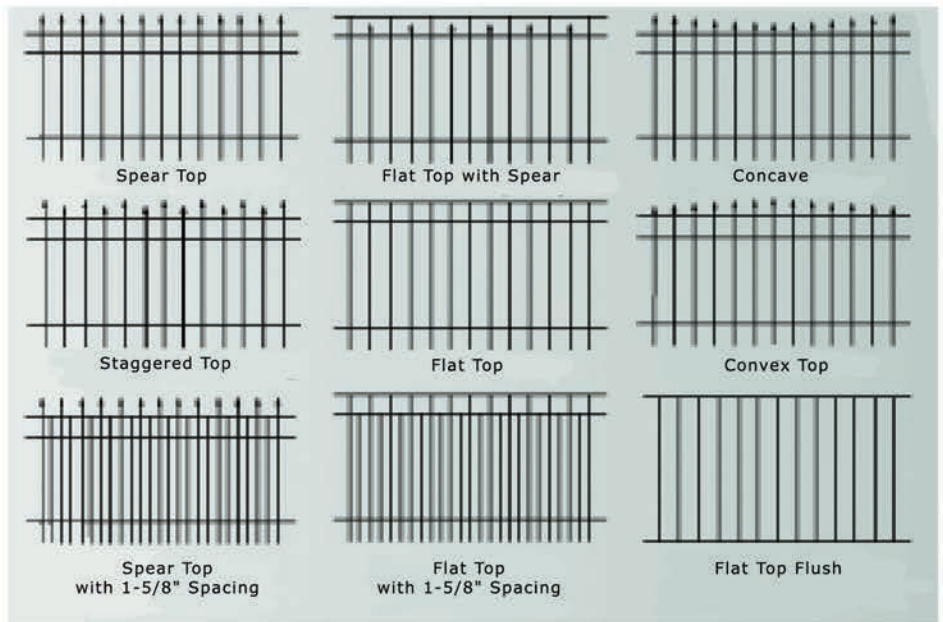

Ornamental Aluminum Fencing

48" High 2-Channel Pool Code

48" High 3-Channel Pool Code

54" High 3-Channel Style

Spear Top

Spear Top With Lower Spears

UAF-200 w/Tri-finials & Circles

Arched Gate

Arched Gate w/ Tri-Finial Top

Arched Top Double Drive Gate

Convex Tri-Finial Gate

Picket & Rail Profiles

Spear Top

Flat Top with Spear

Concave

Staggered Top

Flat Top

Convex Top

Spear Top with 1-5/8" Spacing

Flat Top with 1-5/8" Spacing

Flat Top Flush

Basic Ornamental Styles
 Standard Residential Panels Are 6' Wide
 Commercial & Industrial Standard Widths Up To 8'