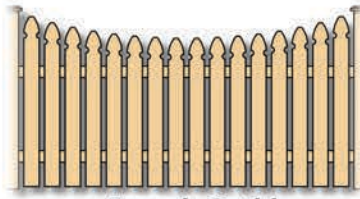

French Gothic Concave Picket