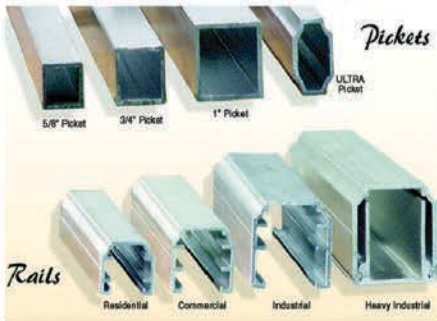

Classic Concave Scallop

Classic Stepped Picket

Closed Top 2x2 Picket

Classic Convex Picket

Classic Alternating Picket

Post and Rail

2-Rail

3-Rail

4-Rail

Crossbuck

Diamond 3-Rail

Arbors

Post Caps / Picket Tops

Post Cap Styles

Picket Top Styles

Ornamental Picket Top Styles

Ornamental Aluminum Fencing

48" High 2-Channel Pool Code

48" High 3-Channel Pool Code

54" High 3-Channel Style

Spear Top

Spear Top With Lower Spears

UAF-200 w/Tri-finials & Circles

Arched Gate

Arched Gate w/ Tri-Finial Top

Arched Top Double Drive Gate

Convex Tri-Finial Gate

Picket & Rail Profiles

Spear Top

Flat Top with Spear

Concave

Staggered Top