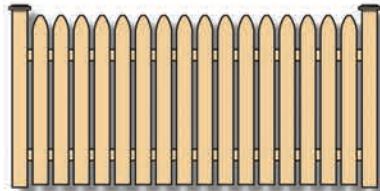

Cedar Privacy Fencing

On this page and the next are many of our most popular cedar fence styles. The standard width for all of our cedar fences is 8'. The heights of most fences is optional. Privacy fences are typically 6' high, while picket fences are commonly 4' to 5' high. Typically, we use 4x4 or 5x5 pressure treated posts.

Flat Top

Concave Scallop

1x6 Board On Board

Concave Lattice

4" Square Lattice

V-Matched 1 x 6
Tongue & Groove

Smooth 4-Sides

Convex Lattice

Cedar Spaced Picket Fencing

French Gothic Straight Picket

French Gothic Concave Picket

Concave Dog Ear or Plain Top

Dog Ear Straight Picket

Traditional Picket

1 x 6 Scallop Top

Sentinel

Sawtooth

Stockade Picket

Classic Picket Styles

Classic Straight Top

Classic Stepped Picket

Classic Concave Picket

Classic Closed Top

Classic Picket With Lower Pickets