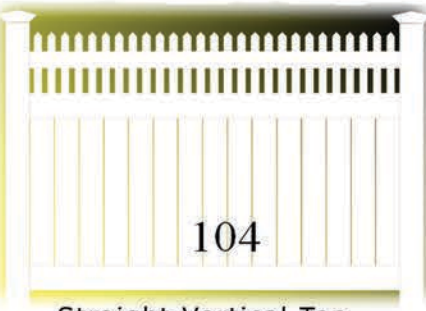

Sawtooth

Stockade Picket

Classic Picket Styles

Classic Straight Top

Classic Stepped Picket

Classic Concave Picket

Classic Closed Top

Classic Picket With Lower Pickets

Winged Classic Panels

Vinyl Privacy Fencing

100

Solid

101SQ

2" Square Lattice-Fine

102

Vertical Top

103

Stepped Open Top

104

Straight Vertical Top

105

Concave Picket Top

106

Convex Picket Top

Solid Curved Top

2" Sq Lattice Traditional

Diagonal Lattice Top

Small Diagonal Lattice Top

Semi Privacy Vertical Top

155

Semi Privacy Style 1

153