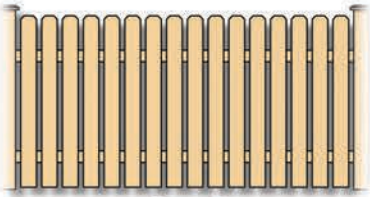

Cedar Privacy Fencing

On this page and the next are many of our most popular cedar fence styles. The standard width for all of our cedar fences is 8'. The heights of most fences is optional. Privacy fences are typically 6' high, while picket fences are commonly 4' to 5' high. Typically, we use 4x4 or 5x5 pressure treated posts.

Flat Top

Concave Scallop

1x6 Board On Board

Concave Lattice

4" Square Lattice

V-Matched 1 x 6
Tongue & Groove

Smooth 4-Sides

Convex Lattice

Cedar Spaced Picket Fencing

French Gothic Straight Picket

French Gothic Concave Picket

Concave Dog Ear or Plain Top

Dog Ear Straight Picket

Traditional Picket

1 x 6 Scallop Top

Sentinel

Sawtooth

Stockade Picket

Classic Picket Styles

Classic Straight Top

Classic Stepped Picket

Classic Concave Picket

Classic Closed Top

Classic Picket With Lower Pickets